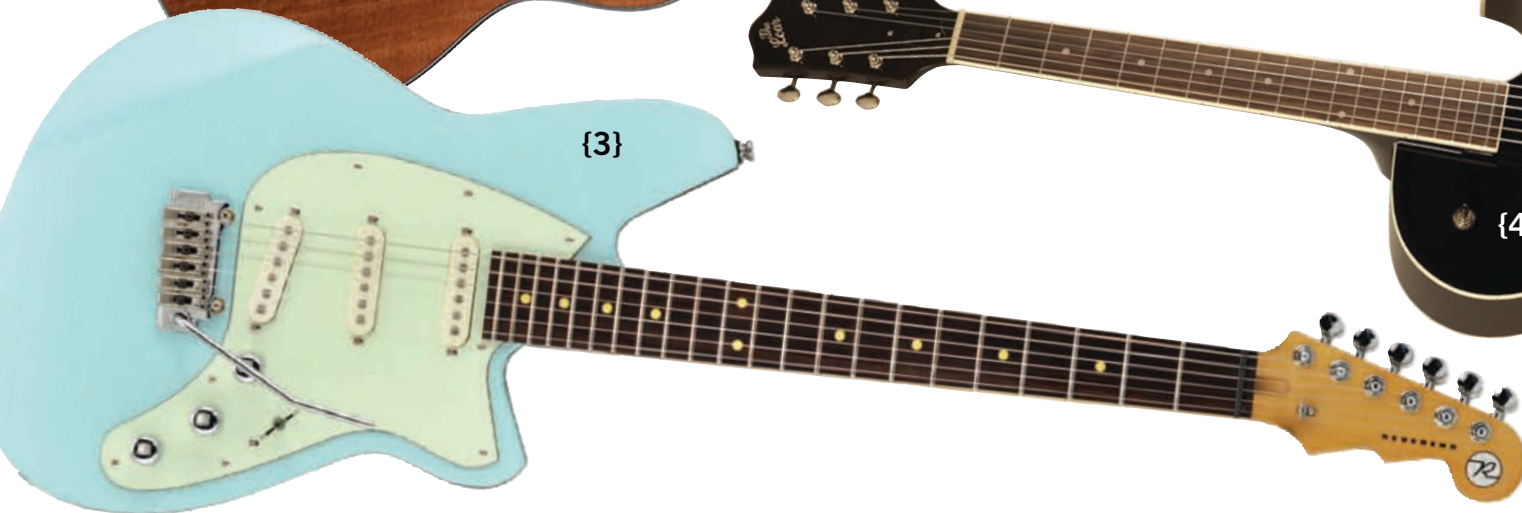

Zoom's H6 Records Up to Six Tracks

Zoom North America has debuted the H6 Handy Recorder, which offers six tracks of simultaneous recording.

The H6 employs a system of four interchangeable input capsules that can be swapped out as easily as the lenses of a camera. It can be attached to a camera strap or mounted directly to a DSLR or camcorder. Its large, full-color display makes it easy to view recording and playback levels in

low-light environments.

The H6 records directly to SD, SDHC and SDXC cards up to 128 GB in a variety of MP3 and BWF-compliant WAV file formats. Four XLR/TRS combo jacks enable the connection of external microphones or line-level devices. Each input has its own dedicated gain control and pad switch, as well as phantom power in three different voltages.

🛒 [Zoom (zoom-na.com)](http://zoom-na.com)

Sony Delivers DWZ Wireless

Sony has added two new packages to its DWZ wireless microphone series – the DWZ-B50I instrument set and the DWZ-B50GB guitar set. The new packages continue the focus on flexibility, stability, reliability and high-quality sound, while adding features that give performers more options.

Each new set offers 24-bit linear PCM digital audio transmission, two selectable RF modes and reliable RF transmission, a 5-band equalizer and a metal body transmitter.

The DWZ-B50I instrument set includes a cardioid condenser microphone with flexible gooseneck and two-way clip for use with trumpets, saxophones or other wind instruments.

The DWZ-B50GB guitar set also includes a cable tone generator for matching the sound from wired and wireless systems.

Sony's 2.4 GHz DWZ series includes combinations of hand-held mics, bodypack transmitters and rack-mount or compact size receivers, ideal for use by musicians, especially guitarists and vocalists. The DWZ series also includes packages ideal for classroom, corporate, house of-worship or government applications, including the DWZ-B30GB Digital Wireless Package-Guitar Set and DWZ-M50 Digital Wireless Package-Vocal Set.

🛒 [Sony Pro Audio (sony.com/proaudio)](http://sony.com/proaudio)