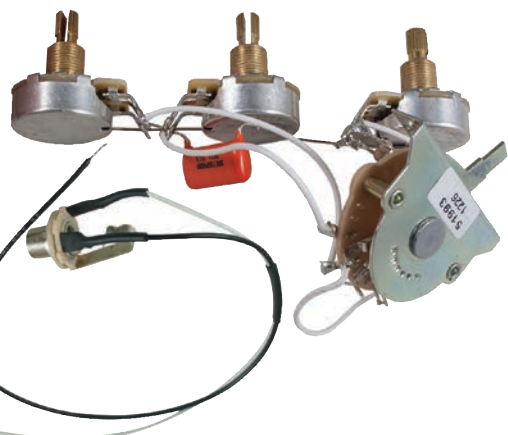

MOD Kits DIY Wires Guitar Assemblies

MOD Kits DIY's Pre-Wired Assemblies is a new product line for guitar modification. Used to upgrade guitar electronics, MOD Pre-Wired Assemblies enhance the guitarist's overall tone and playing experience.

Each MOD Pre-Wired Assembly has a treble bleed volume pot mod, which helps retain clarity when you roll back on your volume knob and adds life to your pickups.

All assemblies are equipped with high-quality parts and components using CTS potentiometers, Switchcraft jacks, vintage Fender-style switches and high-performance "Orange Drop" tone capacitors.

MOD Pre-Wired Assemblies are easy to install. Clearly illustrated wiring diagrams are included with each assembly, making it easy to drop into your guitar.

MOD kits and assemblies are designed to give novice and experienced musicians the opportunity to build their own amps and effects pedals and modify their guitars. All kits come with easy-to-follow instructions and use point-to-point wiring. All effects pedals and amplifiers come with a pre-drilled enclosure, and all necessary parts are included. All you need to provide are hand tools, a soldering iron and solder.

MOD Kits DIY (modkitsdiy.com)

Arriba Packs in More Lights in New Cases

Arriba has introduced six newly designed cases that come with more dividers to accommodate more lights per bag. They fit a wide variety of lighting product brands, such as ADJ, Blizzard and Chauvet.

"These new designs address the need and desire for one bag/case to accommodate multiple fixtures," said Scott Davies, director of Arriba Products. "It's important for a dealer to give the customer what they want. These new designs do exactly that. Consumers voice their opinion, and it's not only just important to respond, it's critical. Arriba values their dealer network and strives for everyone's success."

Since 2005, Arriba Cases has offered cases

for lighting products.

"Everything needs a case," said Davies. "Arriba Cases believes that MI dealers know and understand the value of selling a case with just about every sale of a major product. Lighting and audio products are no exception. Arriba Cases addresses this need with value for the consumer and bottom line profits for the dealer."

Arriba Products (arribacase.com)